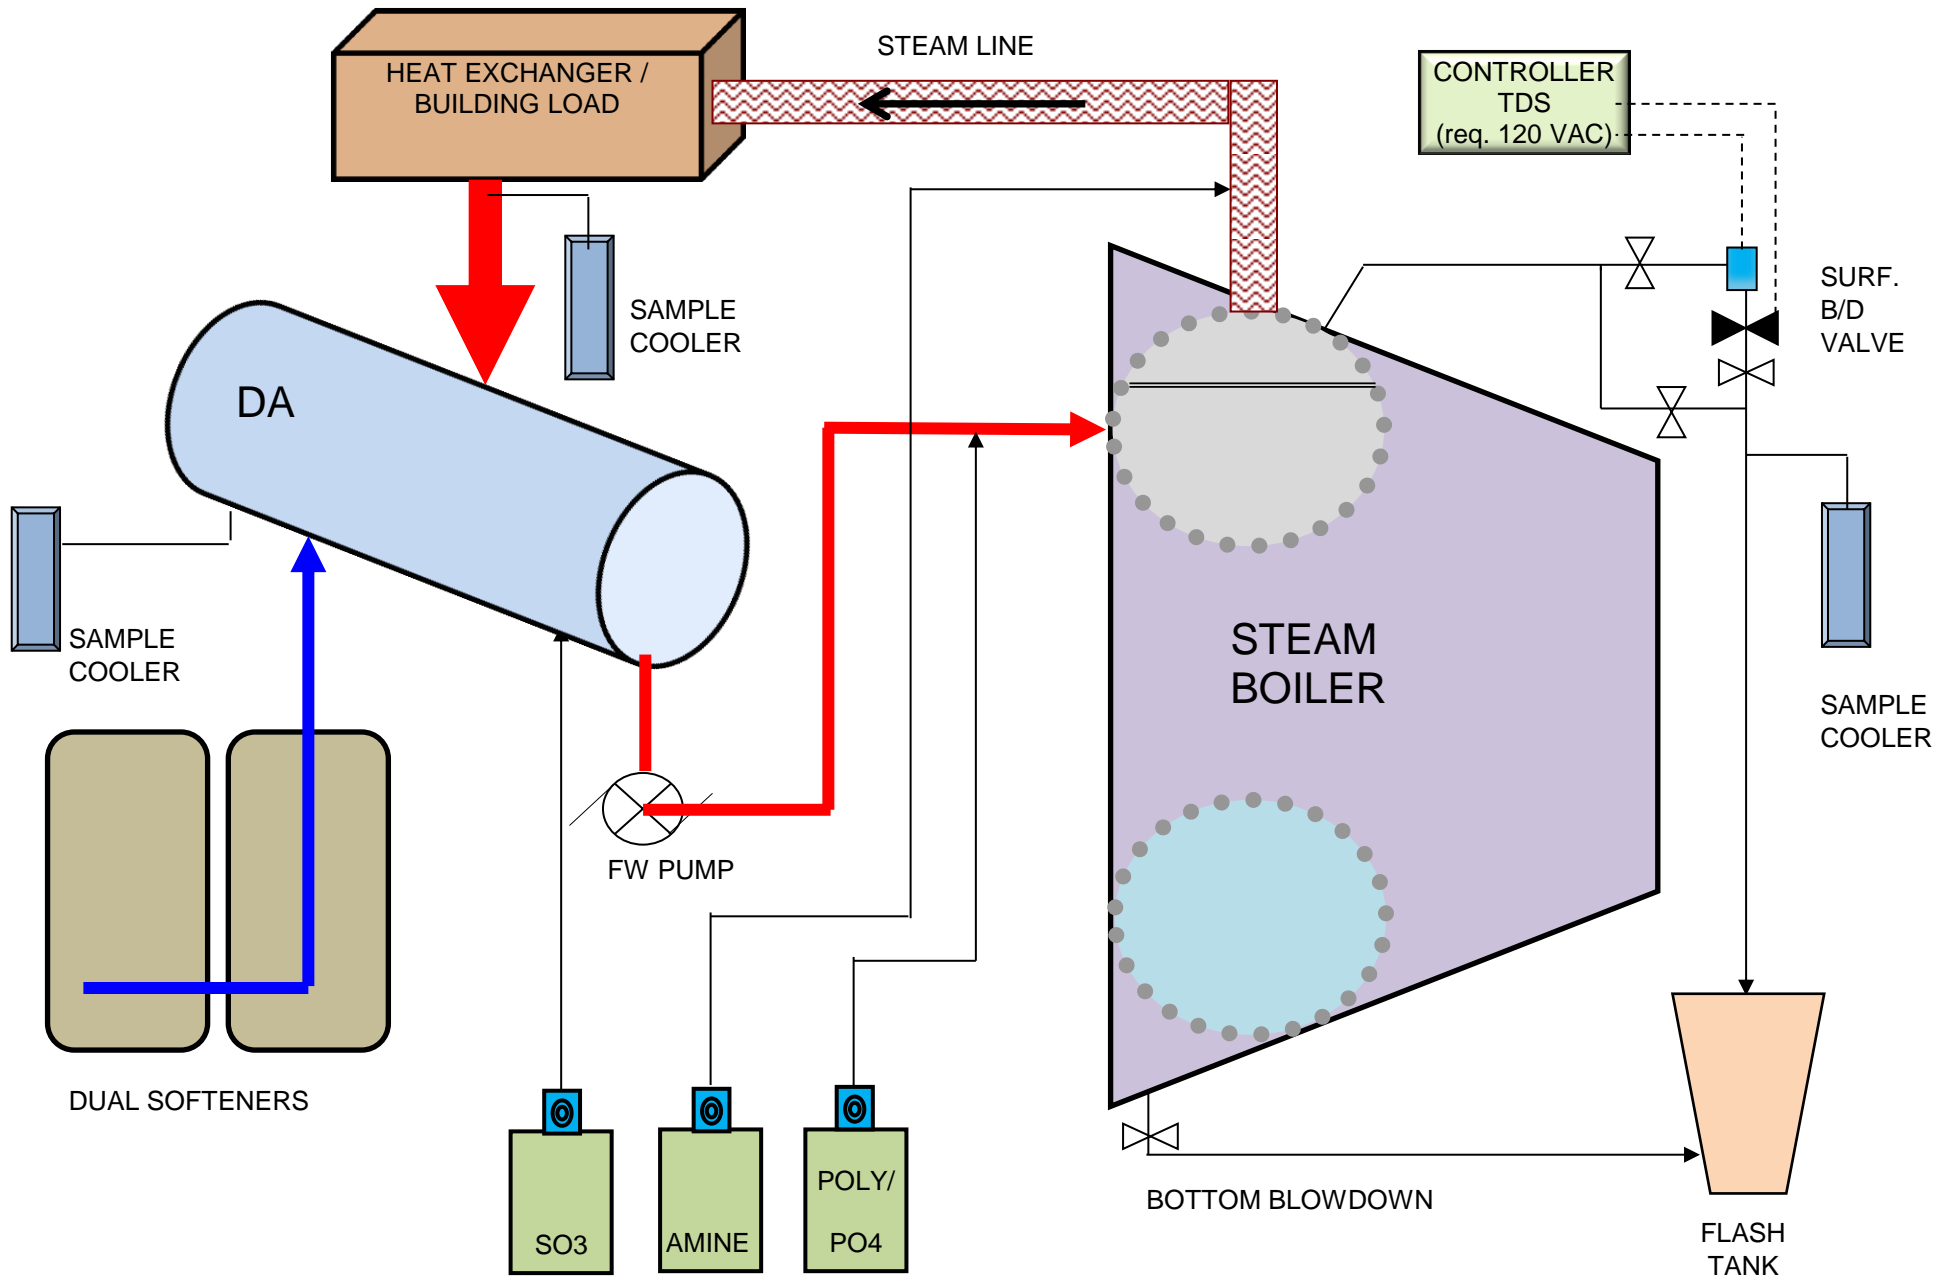

WESTERN WATER ASSOCIATES, INC.

CHEMICAL PUMPS RUN ON BOILER WATER DEMAND or TDS CONTROLLER RELAYS